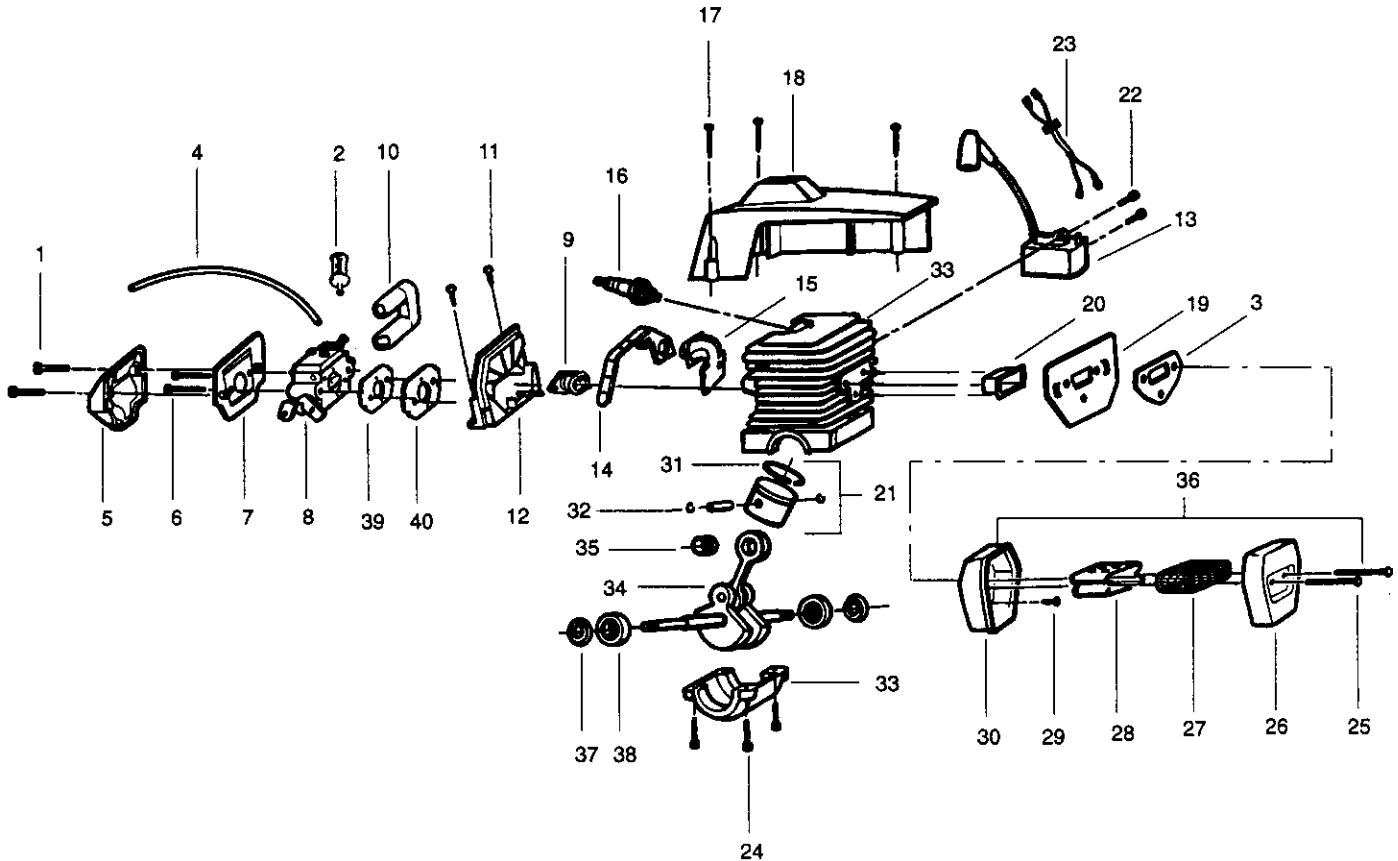

SPAREPARTS 530084407

Ref.	Part No.	Description	Ref.	Part No.	Description
1.	530015899	Screw	21.	530069548	Piston Kit (Incl. 31, 32 & 35)
2.	530014362	Fuel Pick-up Ass'y.	22.	530015895	Screw
3.	530019205	Muffler Gasket	23.	530037467	Switch Wire Ass'y.
4.	530069247	Fuel Line Kit	24.	530015897	Screw
5.	530036141	Air Filter (Top)	25.	530016170	Boit
6.	530015970	Screw	26.	530037249	Muffler Cover
7.	530037478	Air Filter (Bottom)	27.	530036103	Spark Screen
8.	-	Carburetor Ass'y. Kit	28.	530049031	Diffuser-Muffler
	530069629	WT289	29.	530015902	Bolt-Muffler
	530035479	WT515	30.	530037728	Muffler Body
9.	530037668	Intake Boot	31.	530037380	Piston Ring
10.	530037464	Carb. Grommet (Final)	32.	530015697	Piston Pin Retainer
11.	530015814	Screw	33.	530014943	C'case&Cylinder Assy
12.	-	Carb. Adaptor	34.	530029794	C'shaft & Rod Ass'y.
	530037667	Type 1	35.	530032117	Piston Pin Bearing
	530053396	Type 2	36.	530069416	Muffler Kit (Incl. 25,26,28,30)
13.	530039143	Ignition Module	37.	530019170	C'shaft Seal
14.	-	Turbo Clean Seal	38.	530032118	C'shaft Bearing
	530019203	Type 1	39.	530019172	Carb. Gasket
	530019251	Type 2	40.	530037872	Carb. Plate
15.	530029813	Turbo Air Cleaner Ass'y. Type 1 Only		Not Shown	
16.	952030150	Spark Plug (RCJ-7Y)		530084531	Operator Manual
17.	530016154	Screw		530053646	Warning Decal
18.	530069577	Cylinder Shield Kit (Incl. # 10)		530031135	Scrench
19.	530047801	Muffler Back Plate			
20.	530037652	Heat Insulator			

✓ = NEW PART NUMBER FOR THIS IPL

* = REFER TO THE SERVICE REFERENCE INDICATED FOR MORE INFORMATION. (LOCATED AT END OF IPL)