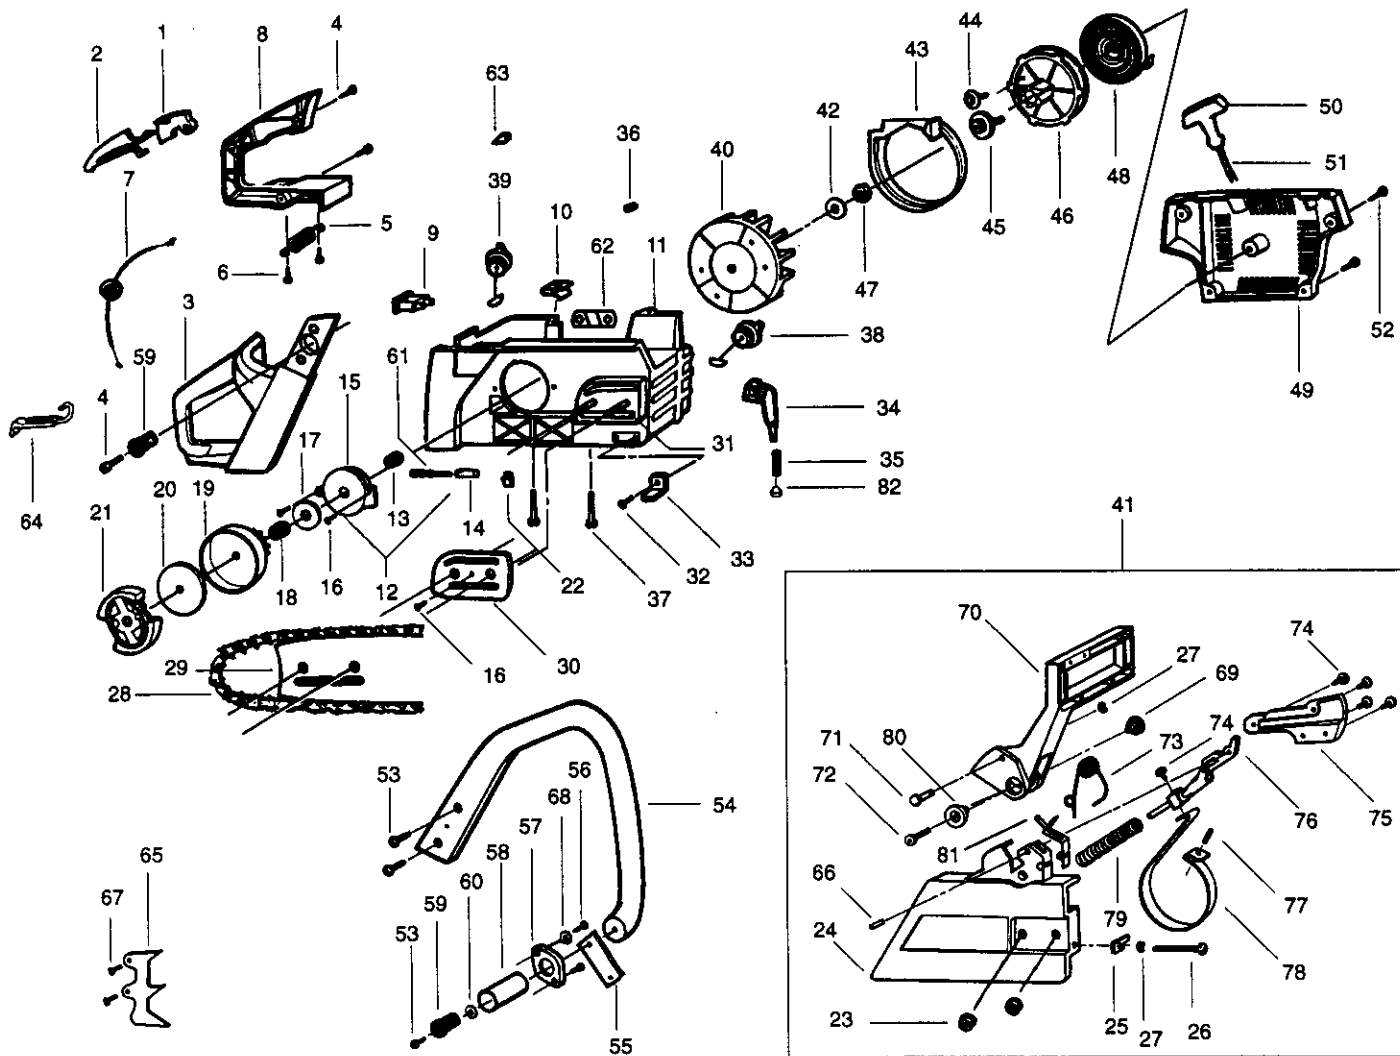

✓ = NEW PART NUMBER FOR THIS IPL

\* = REFER TO THE SERVICE REFERENCE INDICATED FOR MORE INFORMATION. (LOCATED AT END OF IPL)

Ref.	Part No.	Description	Ref.	Part No.	Description	Ref.	Part No.	Description
1.	530036097	Throttle Trigger	29.	****	Bar 18"	55.	530036113	Strap-AV Front
2.	530036098	Throttle Lockout	30.	530047855	Bar Plate	56.	530015952	Plate Screw
3.	530036087	Handle Rear	31.	530015877	Bar Bolt	57.	530036101	Isolator Plate
4.	530015937	Screw	32.	530015937	Screw	58.	530036142	Sleeve-AV Spring
5.	530038986	Isolator Spring	33.	530029850	Chain Catcher	59.	530038985	Isolator Spring
6.	530015906	Screw	34.	530037057	Oil Pick-up	60.	530015123	Washer
7.	530038471	Throttle Cable Ass'y.	35.	530037821	Oil Filter	61.	530029838	Plunger & Gear Ass'y.
8.	530036092	Handle Cover	36.	530029868	Vent Plug	62.	530036043	Bar Stud Plate
9.	530069572	Switch Kit	37.	530016037	Screw	63.	530026119	Check Valve
10.	530015922	Speed Nut	38.	530016046	Oil Cap Ass'y.	64.	530053443	Choke Lever
11.	530037551	Chassis Ass'y.	39.	530010845	Fuel Cap Ass'y.	65.	530014381	Spike Ass'y. (Incl.67)
12.	530014410	Oil Pump Ass'y. (Incl. 14, 15, & 61)	40.	530039147	Flywheel Ass'y.	66.	530015915	Link Pin-Front
13.	530029833	Oil Pump Worm	41.	530053176	Chain Brake Ass'y. (Incl.24-27,66 & 69-81)	67.	530015906	Screw
14.	530029834	Oil Pump Barrel	42.	530015127	Washer-Flywheel	68.	530015629	Washer
15.	530029835	Oil Pump Hsg.	43.	530029800	Baffle Plate	69.	530049075	Journal-Left
16.	530015896	Screw	44.	530016080	Screw	70.	530053127	Actuating Lever
17.	530015907	Washer-Thrust	45.	530015920	Screw	71.	530029879	Pivot Pin
18.	530032119	Clutch Bearing	46.	530069313	Starter Pulley Kit (Incl. 44 & 47)	72.	530015914	Screw
19.	530069342	Clutch Drum & Brg. Kit	47.	530016139	Nut-Flywheel	73.	530015910	Handguard Spring
20.	530015611	Clutch Washer	48.	530015891	Recoil Spring	74.	530015911	Screw
21.	530014949	Clutch Ass'y.	49.	530047743	Fan Hsg. Ass'y.	75.	530053129	Spring Cover
22.	530019174	Oil Seal-Intake Line	50.	530037485	Starter Handle	76.	530014356	Front & Rear Link Ass'y.
23.	530015917	Bar Mounting Nut	51.	530069232	Rope Kit	77.	530015913	Spring Band Pin
24.	530053128	Clutch Cover	52.	530015892	Screw	78.	530052232	Brake Band
25.	530015826	Bar Adjusting Pin	53.	530015984	Screw	79.	530016237	Spring Compression
26.	530016110	Screw	54.	530038327	Handle-Front	80.	530029881	Journal-Right
27.	530038593	Retainer				81.	530029878	Position Spring
28.	****	Chain 18"				82.	530030189	Plug-Oil Filter